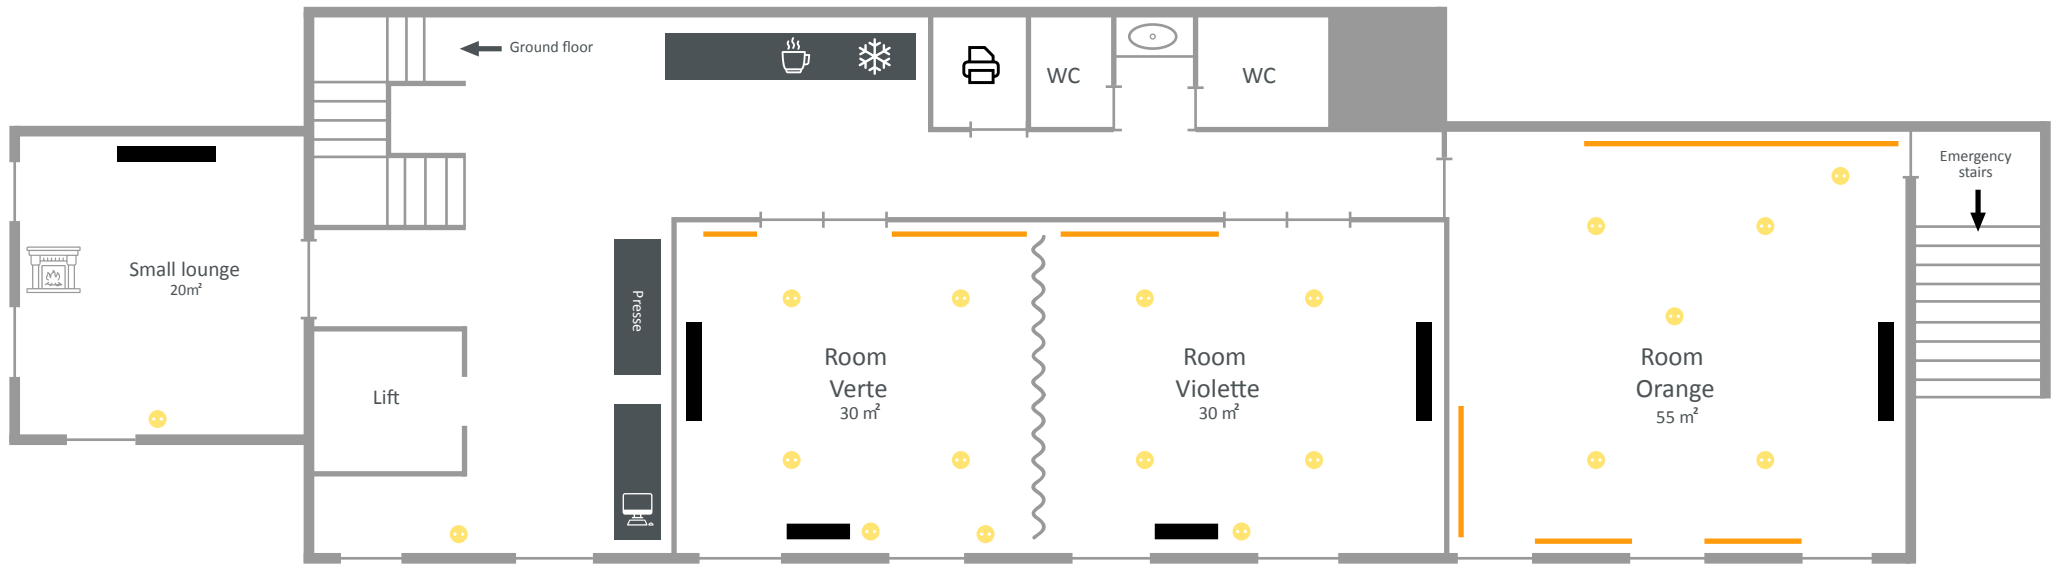

-  Plug
-  Coffee machine
-  Video projector
-  Projection screen
-  Bay window

Ground floor

MEETING LAB
BY EUROPA GROUP

-  Plug
-  Coffee machine
-  Fridge
-  Plasma screen
-  iMac workstation
-  Printer - scanner
-  Removable partition
-  Magnetised hanging system

1st floor

-  Plug
-  Coffee machine
-  Fridge
-  Plasma
-  Bay window

Basement