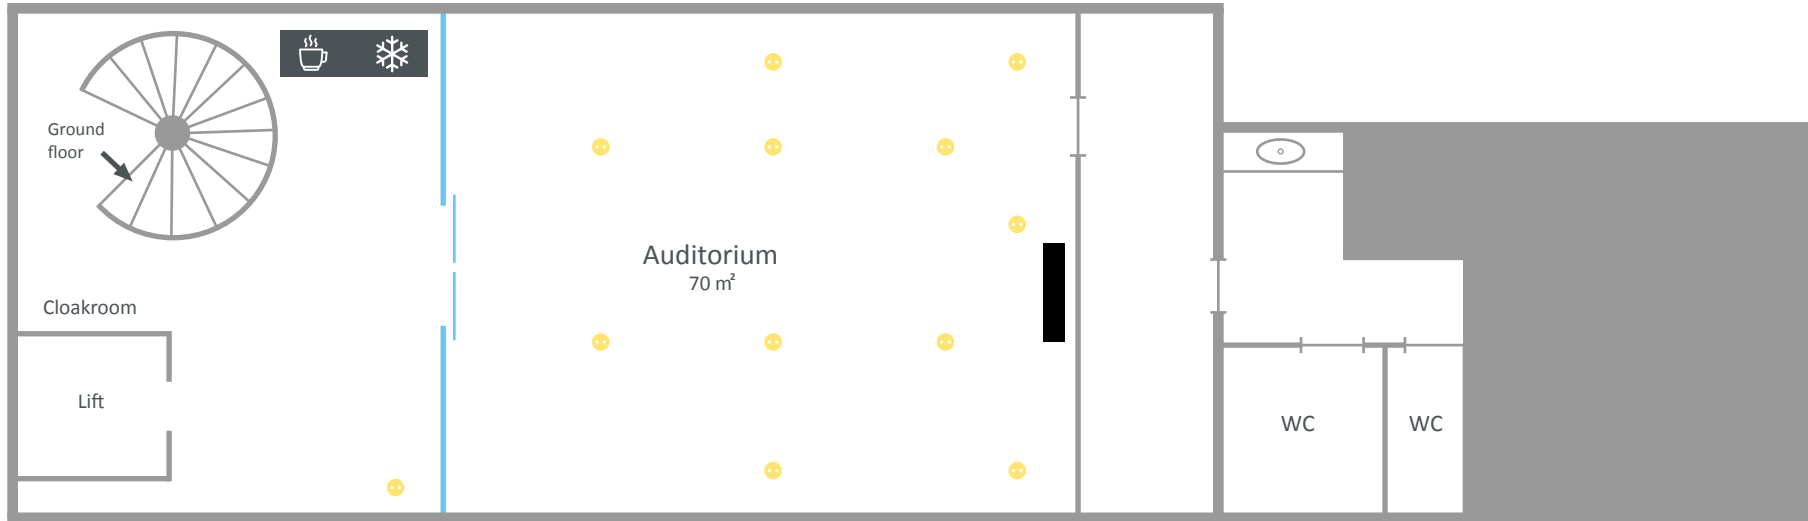

-  Plug
-  Coffee machine
-  Video projector
-  Projection screen
-  Bay window

Ground floor

MEETING LAB
BY EUROPA GROUP

-  Plug
-  Coffee machine
-  Fridge
-  Plasma screen
-  iMac workstation
-  Printer - scanner
-  Removable partition
-  Magnetised hanging system

1st floor

-  Plug
-  Coffee machine
-  Fridge
-  Plasma
-  Bay window

Basement